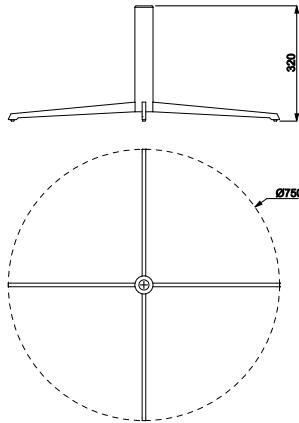

BASCON4RGBI75/32

COMPOSIZIONE KIT / KIT COMPOSITION:

Base 4 razze in acciaio $\varnothing$ 75 cm h 32cm con meccanismo di rotazione.

4-star steel base $\varnothing$ 29,528 in, h 12,598 in with rotation mechanism.

Finiture disponibili / available options:

- BASCON4RGCR75/32 cromato / chromed
- BASCON4RGBI75/32 verniciato bianco / white painted
- BASCON4RGNR75/32 verniciato nero / black painted

Imballo / Packing:

- 2 pz per cartone / pcs in carton box
- Kg 6.5 - m³ 0.134