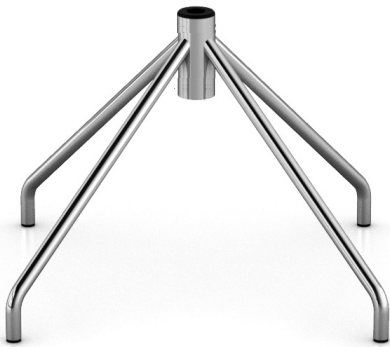

BASCON4GGCRS

COMPOSIZIONE KIT / KIT COMPOSITION:

Trespolo girevole in acciaio senza piedini.

Stork swivel base no feet.

Finiture disponibili / available options:

- BASCON4GGCRS cromato / chromed
- BASCON4GGBIS verniciato bianco / white painted
- BASCON4GGNRS verniciato nero / black painted

Optional:

- 1106 piedini standard / standard feet
- 1106/R piedino per ruota / castor foot

Imballo / Packing:

- 10 pz per cartone / pcs in carton box
- Kg 15.5 - m³ 0.288