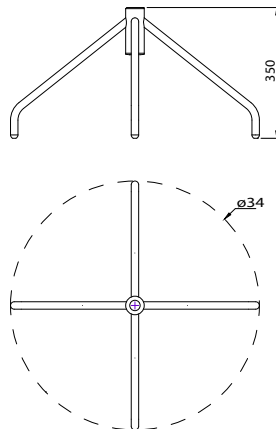

BASCON4GGCRS

COMPOSIZIONE KIT / KIT COMPOSITION:

Trespolo girevole in acciaio senza piedini.

Stork swivel base no feet.

Finiture disponibili / available options:

- BASCON4GGCRS cromato / chromed
- BASCON4GGBIS verniciato bianco / white painted
- BASCON4GGNRS verniciato nero / black painted

Optional:

- 1106 piedini standard / standard feet
- 1106/R piedino per ruota / castor foot

Imballo / Packing:

- 10 pz per cartone / pcs in carton box
- Kg 15.5 - m³ 0.288