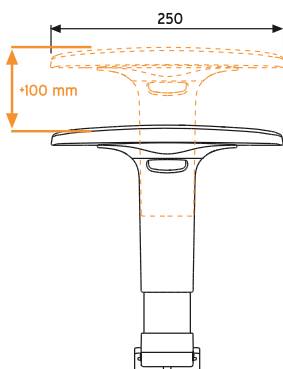

Top in plastica Plastic pad	Top in plastica con inserto soft-touch Plastic pad with soft-touch insert	Regolazioni disponibili Available adjustments
553 NRH	553 NRS	1D
554 NRH	554 NRS	2D
555 NRH	555 NRS	3D