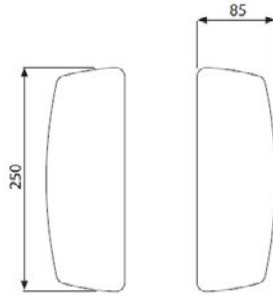

Adjustable Armrests | Braccioli Regolabili

ARGATBS0

COMPOSIZIONE KIT / KIT COMPOSITION:

Coppia top "GAMMA" morbidi in poliuretano (PU) nero

Pairs of "GAMMA" soft top in black polyurethane (PU)

Imballo / Packing:

20 coppie per cartone / pairs for carton boxes.
kg 12,7 - m3 0,029