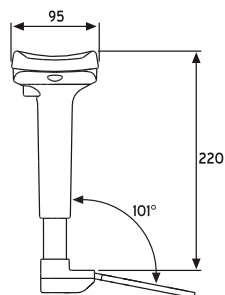

Top in plastica Plastic pad	Top in plastica con inserto soft-touch Plastic pad with soft-touch insert	Regolazioni disponibili Available adjustments
553 NRH	553 NRS	1D
554 NRH	554 NRS	2D
555 NRH	555 NRS	3D