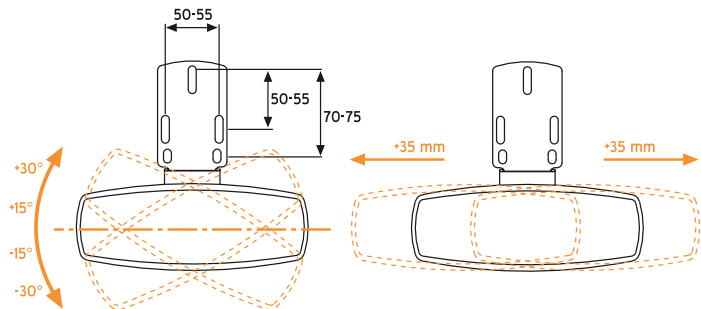

Top in plastica Plastic pad	Top in plastica con inserto soft-touch Plastic pad with soft-touch insert	Regolazioni disponibili Available adjustments
553 NRH	553 NRS	1D
554 NRH	554 NRS	2D
555 NRH	555 NRS	3D