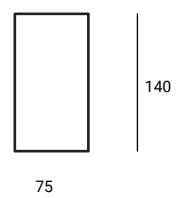

PAWAC001
Curve 22 cm wide.
Curva larghezza 22 cm.

PAWAC002
Curve 45 cm wide.
Curva larghezza 45 cm.

PAWAC003
Curve 60 cm wide.
Curva larghezza 60 cm.

PAWAS001
Panel 100 cm wide.
Pannello larghezza 100 cm.

PAWAS002
Panel 75 cm wide.
Pannello larghezza 75 cm.

WALLS CONFIGURATION EXAMPLES

	PAWAC001	PAWAC002	PAWAC003	PAWAS001	PAWAS002
	 <p>X2</p>	 <p>X2</p>		 <p>X1</p>	 <p>X2</p>
			 <p>X2</p>	 <p>X1</p>	
	 <p>X2</p>		 <p>X2</p>	 <p>X2</p>	 <p>X2</p>
			 <p>X4</p>	 <p>X4</p>	
	 <p>X1</p>		 <p>X2</p>	 <p>X1</p>	 <p>X4</p>
	 <p>X6</p>	 <p>X2</p>		 <p>X3</p>	 <p>X4</p>