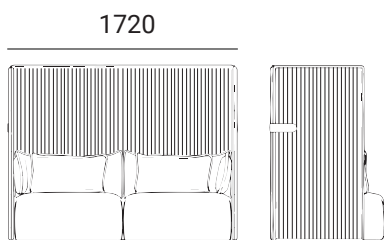

Sistema modulare di divani per arredare gli spazi aperti, consentendo di creare zone di privacy per riunioni di lavoro e meeting personali.

OASIS + TECHNICAL SPECIFICATIONS

SIOAA000
corner

SIOAB000
linear

SIOA0000
ottoman

SIOAM000
multimedia

PAOAS000
side panel

PAOAB000
back panel

Soft seating

Corner/Linear Inner frame in chipboard with plywood elements. Padding in polyurethane (PU) foam.

Ottoman/Multimedia Inner frame in chipboard with plywood elements. Padding in polyurethane (PU) foam.

Back & side panel Inner structure in MDF. Padding in polyurethane (PU) foam.

Feet Height adjustable plastic feet.

Hardware Junction elements in coated and chromium plated steel.

Imbottiti

Corner/Linear Struttura interna in truciolare con elementi in multistrato. Imbottitura in gomma poliuretanic (PU).

3 Quick bracket fixing.
Fissaggio rapido delle staffe.

4 Final result.
Risultato finale.

OASIS + TECHNICAL SPECIFICATIONS

1 SEAT

2 SEAT

3 SEAT

ROOM

ANGLE