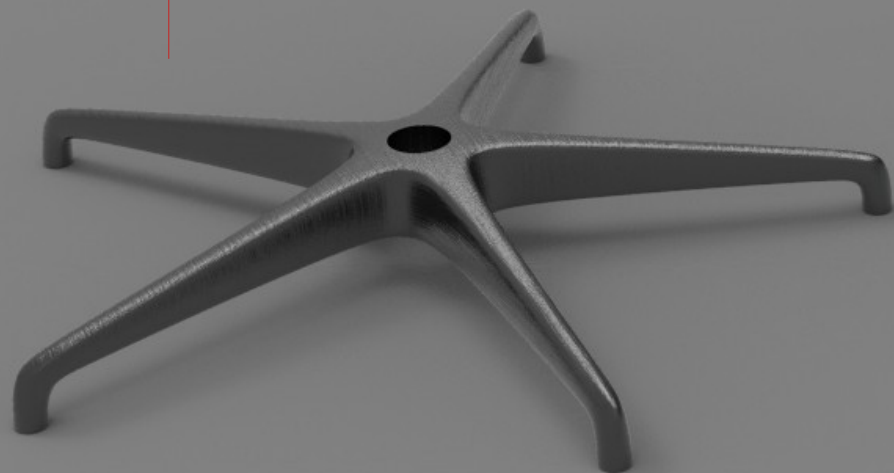

FLAMINGO & STARFISH

Basamenti con stile
Basements with style

Design : Dario De Meo

Starfish

Flamingo

STARFISH

5 star base, available in 2 sizes
(d 680mm & d 710mm)

FLAMINGO

4 star stork base
(with matching fixing plates)

155x200

141x141

Starfish 68
(d680mm)

Starfish 71
(d 710mm)

Flamingo

BLACK and **WHITE** available