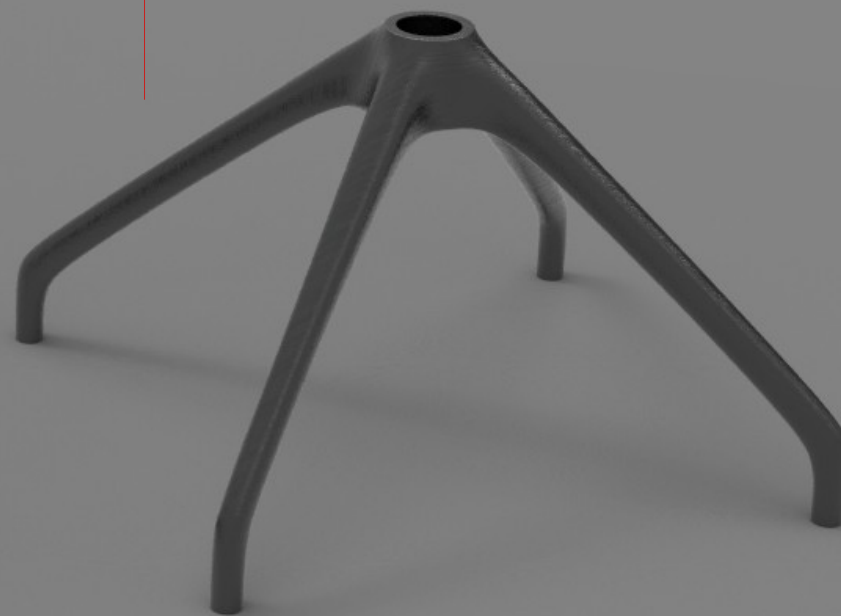

FLAMINGO & STARFISH

Basamenti con stile
Basements with style

Design : Dario De Meo

Starfish

Flamingo

STARFISH

5 star base, available in 2 sizes
(d 680mm & d 710mm)

FLAMINGO

4 star stork base
(with matching fixing plates)

155x200

141x141

Starfish 68
(d680mm)

Starfish 71
(d 710mm)

Flamingo

BLACK and **WHITE** available